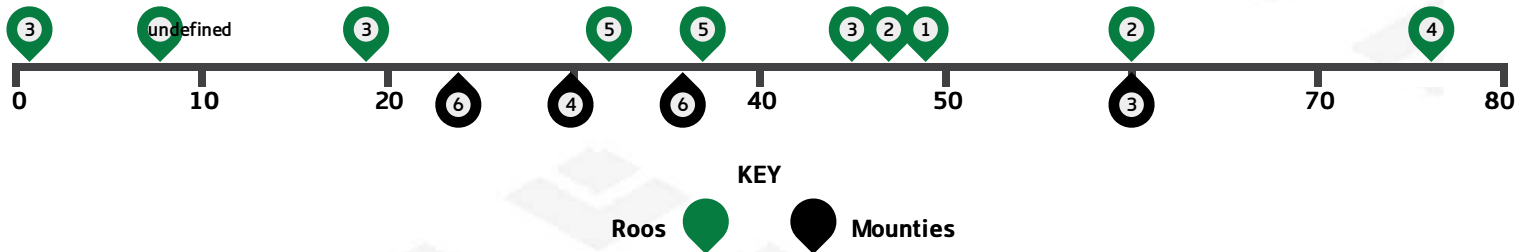

ERROR TIMELINE

PENALTY TIMELINE

MATCH REPORT

2018 INTRUST SUPER PREMIERSHIP NSW - ROUND 8

WYONG ROOS

No	Name	Player Position	Minutes	Tries	Goals	Field Goals	Goal %	Points	All Runs	All Run Metres	Dummy Half Runs	Post Contact Metres	Try Assists	Linebreak Assists	Linebreaks	Tacklebreaks	Kicks	Bomb Kicks	Kicking Metres	Offloads	Tackles	Missed Tackles	Ineffective Tackles	Try Saves (post)	Try Causes	Decoys (post)	Supports (post)
1	Luke Sharpe	Fullback	80	0	0	0	0	0	10	96	1	19	0	0	0	2	0	0	0	1	6	2	0	0	1	0	9
2	Reece Robinson	Winger	80	0	0	0	0	0	4	38	1	14	0	0	0	0	0	0	0	0	1	2	0	0	1	0	0
3	Paul Momirovski	Centre	80	0	0	0	0	0	13	184	0	65	0	0	0	6	2	0	13	0	7	2	1	0	0	2	3
4	Matt Ikuvalu	Centre	80	0	0	0	0	0	13	120	0	37	0	0	0	2	0	0	0	0	4	2	2	0	4	1	7
5	Josh Mantellato	Winger	80	1	0	0	0	4	8	106	1	22	0	0	1	3	0	0	0	1	7	0	0	0	0	0	8
17	Dean Matterson	Five-Eighth	80	0	0	0	0	0	7	56	0	12	0	0	0	1	7	1	133	0	22	3	0	0	1	0	7
7	Mitchell Cornish	Halfback	40	0	0	0	0	0	4	24	0	12	0	0	0	1	3	0	89	0	5	3	0	0	1	0	1
8	Eloni Vunakece	Prop	36	0	0	0	0	0	5	37	0	7	0	0	0	0	0	0	0	1	20	2	0	0	0	2	3
9	Mitch Williams	Hooker	30	0	0	0	0	0	1	3	0	0	1	1	0	0	0	0	0	0	40	3	0	0	1	0	4
19	Frank-Paul Nuuausala	Prop	47	0	0	0	0	0	4	28	0	5	0	0	0	1	0	0	0	0	17	1	1	0	1	1	2
11	Brendan Frei	2nd Row	80	0	0	0	0	0	9	71	0	21	0	0	0	1	1	0	21	0	25	2	1	0	1	3	9
16	Sitili Tupouniua	2nd Row	71	0	0	0	0	0	11	99	0	32	0	0	0	5	0	0	0	2	32	4	0	0	0	2	8
13	Poasa Faamausili	Lock	34	0	0	0	0	0	3	28	0	11	0	0	0	0	0	0	0	1	22	1	0	0	0	1	0
12	Reuben Porter	Interchange	50	0	0	0	0	0	10	71	0	22	0	0	0	3	0	0	0	0	20	5	2	0	0	3	4
14	Chris Smith	Interchange	55	0	0	0	0	0	5	40	0	18	0	0	0	0	0	0	0	1	20	13	0	0	1	6	14
15	Kurt Baptiste	Interchange	50	0	0	0	0	0	7	59	5	11	0	0	0	2	1	1	17	0	18	3	2	0	0	1	0
18	Ben Thomas	Interchange	37	0	0	0	0	0	9	82	0	30	0	0	0	1	0	0	0	1	17	3	1	0	0	2	6