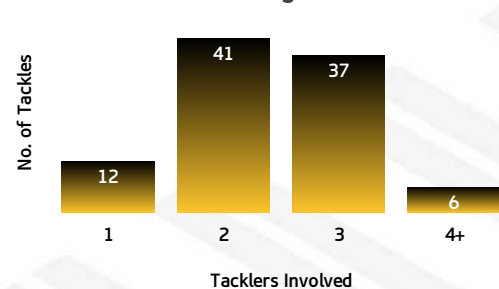

MOUNTIES

LINEUP	RECEIPTS	PASSES	PASSES/RUN	DUMMY PASSES	KICKS	KICK METRES	LONG KICKS SPACE
Brad Abbey	30	18	2	5	5	222	3
Mikaele Ravalawa	13	0	0	0	0	0	0
Tony Satini	16	7	0.78	2	0	0	0
Kalani Going	10	0	0	0	1	28	0
Sitiveni Moceidreke	17	4	0.5	0	2	19	0
Tyler Cornish	18	8	1	1	1	0	0
Henry Raiwalui	22	16	5.33	1	2	59	0
Charlie Gubb	13	1	0.08	1	0	0	0
Craig Garvey	97	87	8.7	4	5	97	2
Makahesi Makatoa	13	0	0	0	0	0	0
Ed Murphy	8	3	0.43	0	0	0	0
Jack Murchie	9	1	0.12	0	0	0	0
Emre Guler	11	1	0.1	1	0	0	0
Alofi Mataele	3	0	0	0	0	0	0
Royce Hunt	7	0	0	0	0	0	0
Sam Duggan	4	0	0	0	0	0	0
Corey Horsburgh	9	1	0.12	0	0	0	0

ROOS

Roos Tackling Breakdown

TACKLING

ROO	TACKLING	MOU
283	TACKLES MADE	228
10	INEFFECTIVE	15
51	MISSED	28
82.3	EFFECTIVE TACKLE %	84.1
10	ONE ON ONE TACKLES	12
47	2 MAN TACKLES	41
43	3 MAN TACKLES	37
10	4+ MAN TACKLES	6

MOUNTIES

Mounties Tackling Breakdown

ROOS

Roos PTB Breakdown

PLAY THE BALL

ROO	PTB (SECONDS)	MOU
0	0-1 SECONDS	1
2	1-2 SECONDS	2
19	2-3 SECONDS	37
41	3-4 SECONDS	36
24	4-5 SECONDS	27
5	5+ SECONDS	10

MOUNTIES