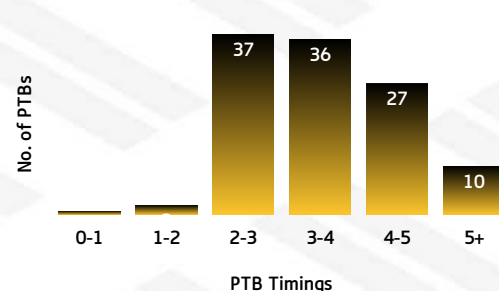

ROOS

Roos Tackling Breakdown

TACKLING

ROO	TACKLING	MOU
283	TACKLES MADE	228
10	INEFFECTIVE	15
51	MISSED	28
82.3	EFFECTIVE TACKLE %	84.1
10	ONE ON ONE TACKLES	12
47	2 MAN TACKLES	41
43	3 MAN TACKLES	37
10	4+ MAN TACKLES	6

MOUNTIES

Mounties Tackling Breakdown

ROOS

Roos PTB Breakdown

PLAY THE BALL

ROO	PTB (SECONDS)	MOU
0	0-1 SECONDS	1
2	1-2 SECONDS	2
19	2-3 SECONDS	37
41	3-4 SECONDS	36
24	4-5 SECONDS	27
5	5+ SECONDS	10

MOUNTIES

Mounties PTB Breakdown

MATCH REPORT

2018 INTRUST SUPER PREMIERSHIP NSW - ROUND 8

ROOS							NEGATIVE PLAY			MOUNTIES						
LINEUP	ERRORS	PENALTIES	PTB PENALTIES	GENERAL PENALTIES	F/PLAY PENALTIES	OFFSIDE PENALTIES	ROO	NEGATIVE PLAY	MOU	LINEUP	ERRORS	PENALTIES	PTB PENALTIES	GENERAL PENALTIES	F/PLAY PENALTIES	OFFSIDE PENALTIES
Luke Sharpe	2	1	1	0	0	0	10	ERRORS	4	Brad Abbey	0	0	0	0	0	0
Reece Robinson	1	1	0	1	0	0	9	PENALTIES (TOTAL)	8	Mikaele Ravalawa	0	0	0	0	0	0
Paul Momirovski	2	0	0	0	0	0	3	PTB DEFENCE PENALTIES	6	Tony Satini	1	0	0	0	0	0
Matt Ikuvalu	0	0	0	0	0	0	2	GENERAL PLAY PENALTIES	1	Kalani Going	0	0	0	0	0	0
Josh Mantellato	0	0	0	0	0	0	2	FOUL PLAY PENALTIES	0	Sitiveni Moceidreke	0	0	0	0	0	0
Dean Matterson	0	0	0	0	0	0	2	OFFSIDE PENALTIES	1	Tyler Cornish	0	1	1	0	0	0
Mitchell Cornish	0	0	0	0	0	0	0	SCRUM PENALTIES	0	Henry Raiwalui	1	0	0	0	0	0
Eloni Vunakece	0	0	0	0	0	0	0	ON REPORTS	0	Charlie Gubb	1	1	1	0	0	0
Mitch Williams	1	1	1	0	0	0	0	SIN BINS	0	Craig Garvey	0	0	0	0	0	0
Frank-Paul Nuuauusa.	1	2	1	0	1	0	0	SEND OFFS	0	Makahesi Makatoa	0	0	0	0	0	0
Brendan Frei	0	1	0	0	0	1				Ed Murphy	0	2	2	0	0	0
Sitili Tupouniua	1	1	0	0	1	0				Jack Murchie	0	1	1	0	0	0
Poasa Faamausili	0	1	0	0	0	1				Emre Guler	0	0	0	0	0	0
Reuben Porter	0	0	0	0	0	0				Alofi Mataele	0	0	0	0	0	0
Chris Smith	1	0	0	0	0	0				Royce Hunt	0	1	0	1	0	0
Kurt Baptiste	0	0	0	0	0	0				Sam Duggan	0	1	1	0	0	0
Ben Thomas	1	1	0	1	0	0				Corey Horsburgh	0	1	0	0	0	1