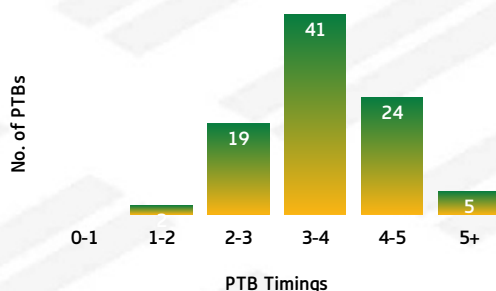

MOUNTIES

LINEUP	RECEIPTS	PASSES	PASSES/RUN	DUMMY PASSES	KICKS	KICK METRES	LONG KICKS SPACE
Brad Abbey	30	18	2	5	5	222	3
Mikaele Ravalawa	13	0	0	0	0	0	0
Tony Satini	16	7	0.78	2	0	0	0
Kalani Going	10	0	0	0	1	28	0
Sitiveni Moceidreke	17	4	0.5	0	2	19	0
Tyler Cornish	18	8	1	1	1	0	0
Henry Raiwalui	22	16	5.33	1	2	59	0
Charlie Gubb	13	1	0.08	1	0	0	0
Craig Garvey	97	87	8.7	4	5	97	2
Makahesi Makatoa	13	0	0	0	0	0	0
Ed Murphy	8	3	0.43	0	0	0	0
Jack Murchie	9	1	0.12	0	0	0	0
Emre Guler	11	1	0.1	1	0	0	0
Alofi Mataele	3	0	0	0	0	0	0
Royce Hunt	7	0	0	0	0	0	0
Sam Duggan	4	0	0	0	0	0	0
Corey Horsburgh	9	1	0.12	0	0	0	0

ROOS

Roos Tackling Breakdown

TACKLING

ROO	TACKLING	MOU
283	TACKLES MADE	228
10	INEFFECTIVE	15
51	MISSED	28
82.3	EFFECTIVE TACKLE %	84.1
10	ONE ON ONE TACKLES	12
47	2 MAN TACKLES	41
43	3 MAN TACKLES	37
10	4+ MAN TACKLES	6

MOUNTIES

Mounties Tackling Breakdown

ROOS

Roos PTB Breakdown

PLAY THE BALL

ROO	PTB (SECONDS)	MOU
0	0-1 SECONDS	1
2	1-2 SECONDS	2
19	2-3 SECONDS	37
41	3-4 SECONDS	36
24	4-5 SECONDS	27
5	5+ SECONDS	10

MOUNTIES