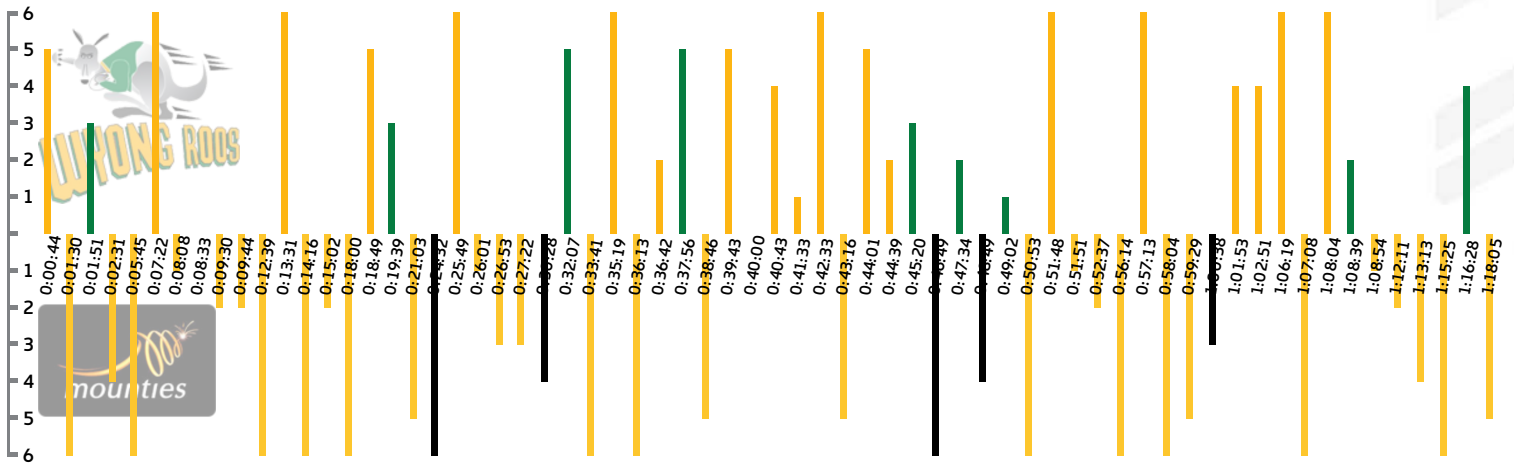

MATCH REPORT

2018 INTRUST SUPER PREMIERSHIP NSW - ROUND 8

ROOS				COMPLETIONS			MOUNTIES			
STAT TYPE	1	2	TOT	ROO	COMPLETION %	MOU	STAT TYPE	1	2	TOT
Complete Sets	8	11	19	66%		83%	Complete Sets	17	13	30
Incomplete Sets	5	5	10				Incomplete Sets	3	3	6
Completion %	62%	69%	66%				Completion %	85%	81%	83%

KEY

Complete Incomplete
Roos Mouties
Complete Incomplete

ROOS							RUNNING METRES			MOUNTIES						
LINEUP	ALL RUNS	ALL RUN METRES	D/H RUNS	D/H RUN METRES	P/C RUN METRES	L/E RUNS	ROO	AVERAGE SET RUN DISTANCE	MOU	LINEUP	ALL RUNS	ALL RUN METRES	D/H RUNS	D/H RUN METRES	P/C RUN METRES	L/E RUNS
Luke Sharpe	10	96	1	14	19	1	40m		37m	Brad Abbey	9	100	0	0	25	1
Reece Robinson	4	38	1	10	14	0				Mikaele Ravalawa	13	123	1	5	52	0
Paul Momirovski	13	184	0	0	65	0				Tony Satini	9	84	2	17	36	0
Matt Ikuvalu	13	120	0	0	37	0				Kalani Going	9	71	0	0	39	0
Josh Mantellato	8	106	1	4	22	0				Sitiveni Moceidreke	8	127	1	5	13	0
Dean Matterson	7	56	0	0	12	2				Tyler Cornish	8	49	1	9	17	0
Mitchell Cornish	4	24	0	0	12	2				Henry Raiwalui	3	10	0	0	2	1
Eloni Vunakece	5	37	0	0	7	0				Charlie Gubb	13	125	0	0	40	0
Mitch Williams	1	3	0	0	0	0				Craig Garvey	10	83	10	83	26	4
Frank-Paul Nuausa.	4	28	0	0	5	1				Makahesi Makatoa	12	106	0	0	43	0
Brendan Frei	9	71	0	0	21	0				Ed Murphy	7	45	0	0	16	0
Sitili Tupouniua	11	99	0	0	32	0				Jack Murchie	8	91	0	0	37	0
Poasa Faamausili	3	28	0	0	11	0				Emre Guler	10	84	0	0	34	0
Reuben Porter	10	71	0	0	22	0				Alofi Mataele	3	52	0	0	13	0
Chris Smith	5	40	0	0	18	0				Royce Hunt	7	68	0	0	30	0
Kurt Baptiste	7	59	5	43	11	2				Sam Duggan	4	37	0	0	16	0
Ben Thomas	9	82	0	0	30	0				Corey Horsburgh	8	68	0	0	18	0