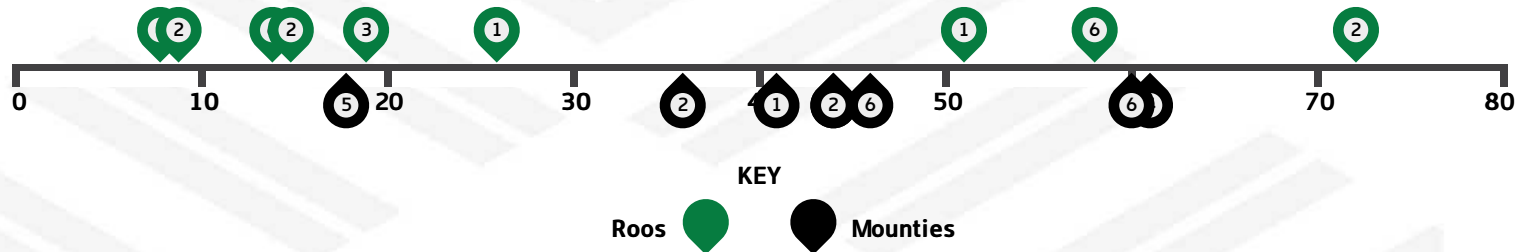

ERROR TIMELINE

PENALTY TIMELINE

MATCH REPORT

2018 INTRUST SUPER PREMIERSHIP NSW - ROUND 8

WYONG ROOS

No	Name	Player Position	Minutes	Tries	Goals	Field Goals	Goal %	Points	All Runs	All Run Metres	Dummy Half Runs	Post Contact Metres	Try Assists	Linebreak Assists	Linebreaks	Tacklebreaks	Kicks	Bomb Kicks	Kicking Metres	Offloads	Tackles	Missed Tackles	Ineffective Tackles	Try Saves (post)	Try Causes	Decoys (post)	Supports (post)
1	Luke Sharpe	Fullback	80	0	0	0	0	0	10	96	1	19	0	0	0	2	0	0	0	1	6	2	0	0	1	0	9
2	Reece Robinson	Winger	80	0	0	0	0	0	4	38	1	14	0	0	0	0	0	0	0	0	1	2	0	0	1	0	0
3	Paul Momirovski	Centre	80	0	0	0	0	0	13	184	0	65	0	0	0	6	2	0	13	0	7	2	1	0	0	2	3
4	Matt Ikuvalu	Centre	80	0	0	0	0	0	13	120	0	37	0	0	0	2	0	0	0	0	4	2	2	0	4	1	7
5	Josh Mantellato	Winger	80	1	0	0	0	4	8	106	1	22	0	0	1	3	0	0	0	1	7	0	0	0	0	0	8
17	Dean Matterson	Five-Eighth	80	0	0	0	0	0	7	56	0	12	0	0	0	1	7	1	133	0	22	3	0	0	1	0	7
7	Mitchell Cornish	Halfback	40	0	0	0	0	0	4	24	0	12	0	0	0	1	3	0	89	0	5	3	0	0	1	0	1
8	Eloni Vunakece	Prop	36	0	0	0	0	0	5	37	0	7	0	0	0	0	0	0	0	1	20	2	0	0	0	2	3
9	Mitch Williams	Hooker	30	0	0	0	0	0	1	3	0	0	1	1	0	0	0	0	0	0	40	3	0	0	1	0	4
19	Frank-Paul Nuuausala	Prop	47	0	0	0	0	0	4	28	0	5	0	0	0	1	0	0	0	0	17	1	1	0	1	1	2
11	Brendan Frei	2nd Row	80	0	0	0	0	0	9	71	0	21	0	0	0	1	1	0	21	0	25	2	1	0	1	3	9
16	Sitili Tupouniua	2nd Row	71	0	0	0	0	0	11	99	0	32	0	0	0	5	0	0	0	2	32	4	0	0	0	2	8
13	Poasa Faamausili	Lock	34	0	0	0	0	0	3	28	0	11	0	0	0	0	0	0	0	1	22	1	0	0	0	1	0
12	Reuben Porter	Interchange	50	0	0	0	0	0	10	71	0	22	0	0	0	3	0	0	0	0	20	5	2	0	0	3	4
14	Chris Smith	Interchange	55	0	0	0	0	0	5	40	0	18	0	0	0	0	0	0	0	1	20	13	0	0	1	6	14
15	Kurt Baptiste	Interchange	50	0	0	0	0	0	7	59	5	11	0	0	0	2	1	1	17	0	18	3	2	0	0	1	0
18	Ben Thomas	Interchange	37	0	0	0	0	0	9	82	0	30	0	0	0	1	0	0	0	1	17	3	1	0	0	2	6